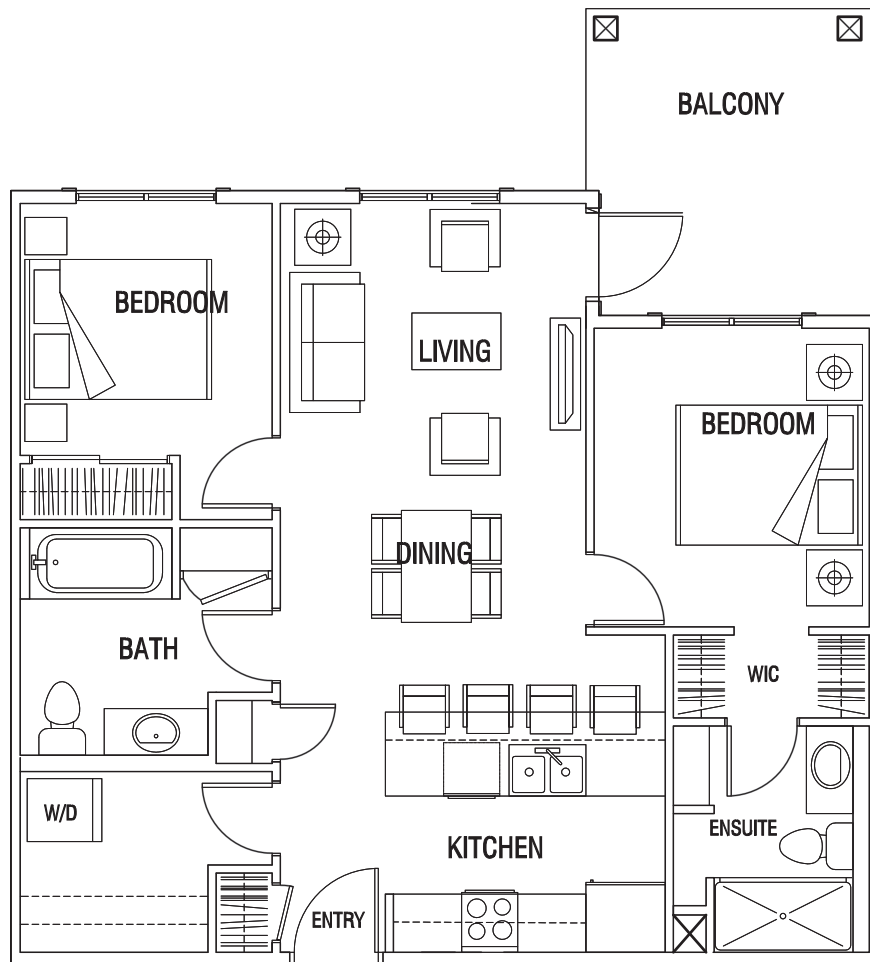

Floorplan

Cherry

2 Bedroom, 2 bathroom

814 SQ/FT